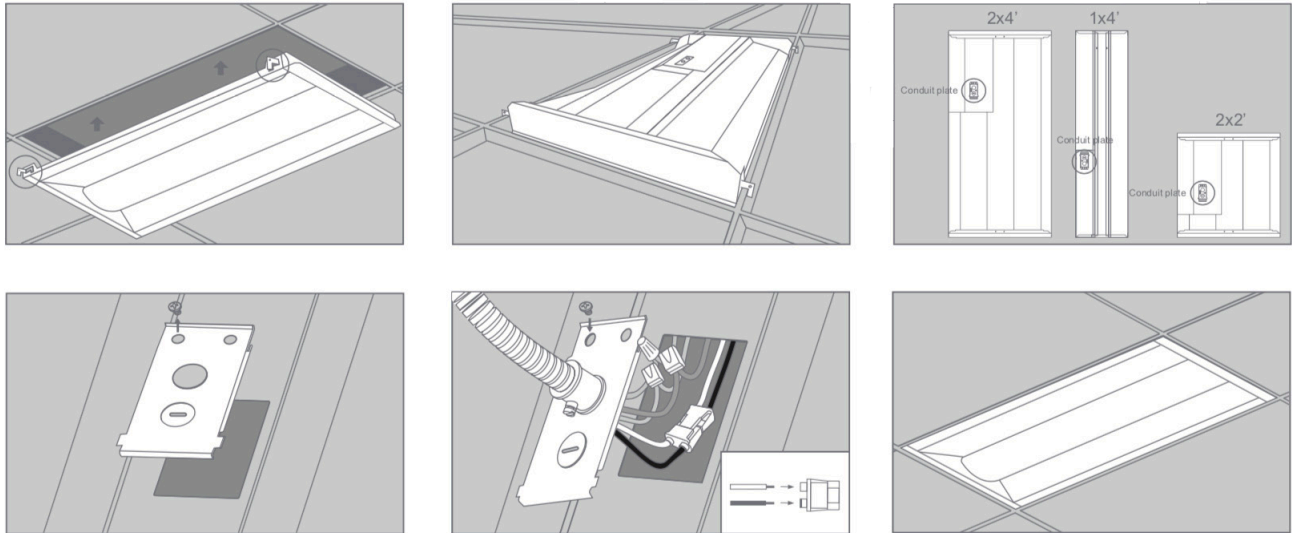

Installation Summary: (Detailed Instructions provided with Product)

1. Turn off Power.
2. Disconnect the existing fixture and remove.
3. Open the driver cover on the backside of the troffer using a screwdriver.
3. Connect the wire leads to the driver, securing as necessary.
4. Close and reattach the driver cover.
5. Secure the troffer into place.
6. Test light to ensure the electrical connection is sound.

Model #	Length	Wattage	CCT	Nominal Lumen Output
USALED-TRE22-28	2 ft	28W	3000K, 3500K, 4000K, 5000K, 5500K	3,500 lm
USALED-TRE22-35	2 ft	35W	3000K, 3500K, 4000K, 5000K, 5500K	4,375 lm
USALED-TRE24-35	4 ft	35W	3000K, 3500K, 4000K, 5000K, 5500K	4,375 lm
USALED-TRE24-40	4 ft	40W	3000K, 3500K, 4000K, 5000K, 5500K	5,000 lm
USALED-TRE24-50	4 ft	50W	3000K, 3500K, 4000K, 5000K, 5500K	6,250 lm