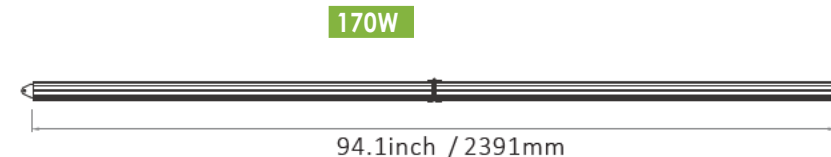

GRWSH SERIES

LED MODULAR FULL SPECTRUM GROW LIGHT

- ✓ UL & CE Certified-DLC Pending
- ✓ IP65 Weather Rating
- ✓ Supports Full, R&B, As Well As Custom Spectrums
- ✓ 5 Year Limited Manufacturers Warranty
- ✓ 50,000 Hour Rated Lifetime
- ✓ Fanless Design

Nominal SPECIFICATIONS

LifeLux™ STD Rating

Power

85W, 170W

Voltage

100-277V, 200-480V

Color Spectrum

FSS, FSM, FSG, FSMUV

Dimensions

47" x 2" x 2.7" 3.7lbs

94.1" x 2" x 2.7" 7.7lbs

Certifications

DLC, UL, ETL, CE

Fanless Design, Lights can be connected in series, **180 Deg Foldable**

Design Life

50,000 hrs

Frequency

50/60Hz

Power Factor

>0.9

Warranty

5 Year Manufacturers Limited Warranty

Ingress Protection Rating

IP 65

Series	Power	Spectrum	μmol/J				PPF (μmol/s)	Dimension	Weight
			2.1	2.3	2.5	2.7			
USALED-GRWSD	85W	FSS				√	230	47" x 2" x 2.7"	3.7 lbs
		FSM	√	√			179/196		
		FSG		√	√		196/213		
		FSMUV	√	√			179/196		
	170W	FSS				√	459	94.1" x 2" x 2.7"	7.7 lbs
		FSM	√	√			357/391		
		FSG		√	√		391/425		
		FSMUV	√	√			357/397		

85W 2.3 μmol/J 24" Height

170 W 2.3 μmol/J 24" Height

GRWSD IES