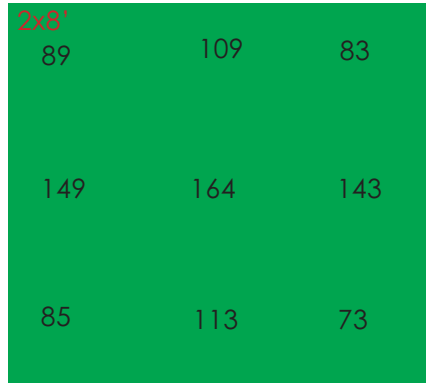

Series	Power	Spectrum	μmol/J				PPF (μmol/s)	Dimension	Weight
			2.1	2.3	2.5	2.7			
USALED-GRWSD	85W	FSS				√	230	47" x 2" x 2.7"	3.7 lbs
		FSM	√	√			179/196		
		FSG		√	√		196/213		
		FSMUV	√	√			179/196		
	170W	FSS				√	459	94.1" x 2" x 2.7"	7.7 lbs
		FSM	√	√			357/391		
		FSG		√	√		391/425		
		FSMUV	√	√			357/397		

85W 2.3 μmol/J 24" Height

170 W 2.3 μmol/J 24" Height

**GRWSD IES**

**GRWSX PPFD**

85W 2.3  $\mu\text{mol}/\text{J}$  24" Height

170 W 2.3  $\mu\text{mol}/\text{J}$  24" Height

Daisy-chain connection