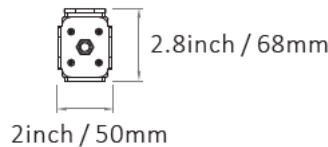

GRWSH SERIES

LED MODULAR FULL SPECTRUM GROW LIGHT

- ✓ UL & CE Certified-DLC Pending
- ✓ IP65 Weather Rating
- ✓ Supports Full, R&B, As Well As Custom Spectrums
- ✓ 5 Year Limited Manufacturers Warranty
- ✓ 50,000 Hour Rated Lifetime
- ✓ Fanless Design

Nominal SPECIFICATIONS

LifeLux™ STD Rating

Power

85W, 170W

Voltage

100-277V, 200-480V

Color Spectrum

FSS, FSM, FSG, FSMUV

Dimensions

47" x 2" x 2.7" 3.7lbs

94.1" x 2" x 2.7" 7.7lbs

Certifications

DLC, UL, ETL, CE

Fanless Design, Lights can be connected in series, **180 Deg Foldable**

Design Life

50,000 hrs

Frequency

50/60Hz

Power Factor

>0.9

Warranty

5 Year Manufacturers Limited Warranty

Ingress Protection Rating

IP 65

Series	Power	Spectrum	μmol/J				PPF (μmol/s)	Dimension	Weight
			2.1	2.3	2.5	2.7			
USALED-GRWSD	85W	FSS				√	230	47" x 2" x 2.7"	3.7 lbs
		FSM	√	√			179/196		
		FSG		√	√		196/213		
		FSMUV	√	√			179/196		
	170W	FSS				√	459	94.1" x 2" x 2.7"	7.7 lbs
		FSM	√	√			357/391		
		FSG		√	√		391/425		
		FSMUV	√	√			357/397		

85W 2.3 μmol/J 24" Height

170 W 2.3 μmol/J 24" Height

GRWSD IES