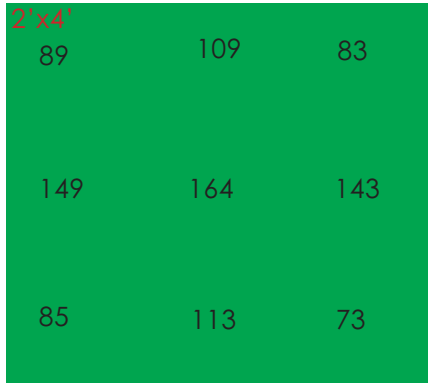

Series	Power	Spectrum	μmol/J				PPF (μmol/s)	Dimension	Weight
			2.1	2.3	2.5	2.7			
USALED-GRWSD	85W	FSS				√	230	47" x 2" x 2.7"	3.7 lbs
		FSM	√	√			179/196		
		FSG		√	√		196/213		
		FSMUV	√	√			179/196		
	170W	FSS				√	459	94.1" x 2" x 2.7"	7.7 lbs
		FSM	√	√			357/391		
		FSG		√	√		391/425		
		FSMUV	√	√			357/397		

85W 2.3 μmol/J 24" Height

170 W 2.3 μmol/J 24" Height

**GRWSD IES**

**GRWSX PPFD**

85W 2.3  $\mu\text{mol}/\text{J}$  24" Height

170 W 2.3  $\mu\text{mol}/\text{J}$  24" Height

Daisy-chain connection