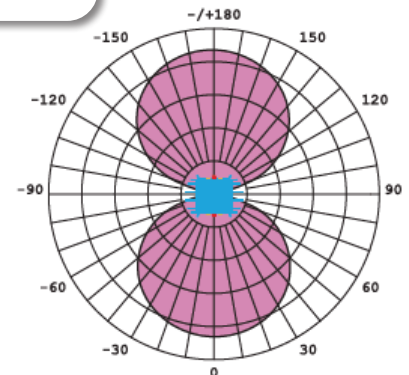

**Dimensions**

47" x 2" x 2.7" 3.7lbs

94.1" x 2" x 2.7" 7.7lbs

**Certifications**

DLC, UL, ETL, CE

Fanless Design, Lights can be connected in series, **180 Deg Foldable**

**Design Life**

50,000 hrs

Series	Power	Spectrum	μmol/J				PPF (μmol/s)	Dimension	Weight
			2.1	2.3	2.5	2.7			
USALED-GRWSD	85W	FSS				√	230	47" x 2" x 2.7"	3.7 lbs
		FSM	√	√			179/196		
		FSG		√	√		196/213		
		FSMUV	√	√			179/196		
	170W	FSS				√	459	94.1" x 2" x 2.7"	7.7 lbs
		FSM	√	√			357/391		
		FSG		√	√		391/425		
		FSMUV	√	√			357/397		

85W 2.3 μmol/J 24" Height

170 W 2.3 μmol/J 24" Height

**GRWSD IES**

**GRWSX PPFD**

85W 2.3  $\mu\text{mol}/\text{J}$  24" Height

170 W 2.3  $\mu\text{mol}/\text{J}$  24" Height

Daisy-chain connection