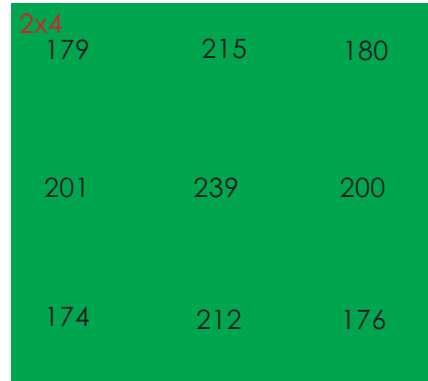

170W 2.4 $\mu\text{mol}/\text{J}$ 24" Height