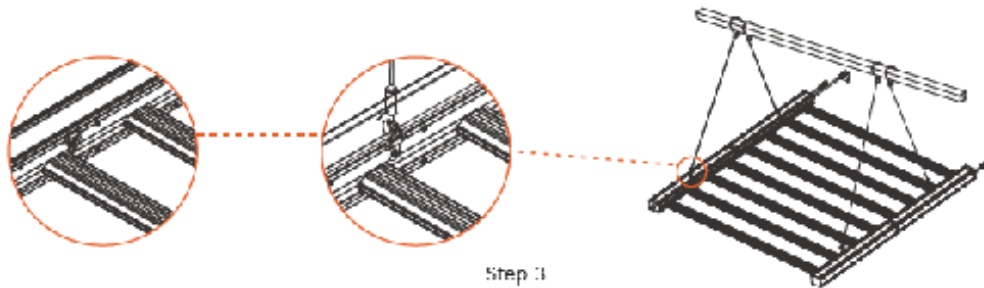

## GRWSY/GRWSYF INSTALL

Installation made easy!

1. Hang the steel cable on the beam

2. Use the latch to adjust the mounting height of the light

3. Fix the steel cable in the triangle ring on the side of light