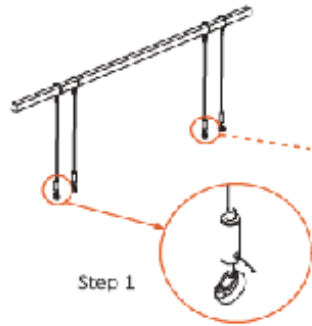

## GRWSY/GRWSYF INSTALL

Installation made easy!

1. Hang the steel cable on the beam

2. Use the latch to adjust the mounting height of the light

3. Fix the steel cable in the triangle ring on the side of light