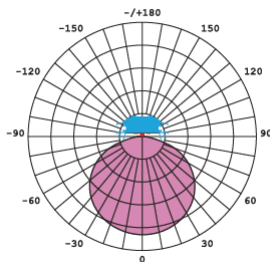

GRWSY/GRWSYF IES