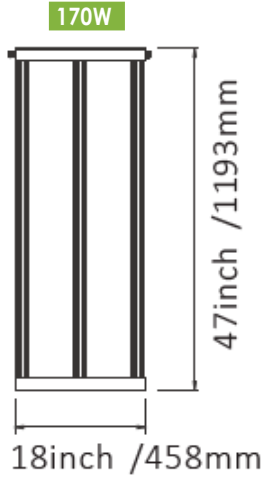

### Dimensions

21.1" x 21.1" x 2" 7.1 lbs  
28.7" x 28.7" x 2" 16.5 lbs

### Features

Fanless Design, Lights can be connected in series, **2 versions available**

Series	Power	Spectrum	μmol/J					PPF (μmol/s)	Dimension	Weight	
			2.1	2.2	2.3	2.4	2.6				2.7
USALED-GRWSYF	170W	FSS						✓	459	21.1" x 21.1" x 2"	7.1 lbs
		FSM		✓		✓			374/408		
		FSG				✓	✓		408/422		
		FSMUV	✓		✓				357/391		
	320W	FSS						✓	864	28.7" x 28.7" x 2"	16.5 lbs
		FSM		✓		✓			704/768		
		FSG				✓	✓		768/832		
		FSMUV	✓		✓				672/736		

#### Advance Wire Kit

GRWSY/GRWSYF PPFD

170W 2.4  $\mu\text{mol}/\text{J}$  12" Height

170W 2.4  $\mu\text{mol}/\text{J}$  24" Height

660W 2.4  $\mu\text{mol}/\text{J}$  12" Height

660W 2.4  $\mu\text{mol}/\text{J}$  24" Height

320W 2.4  $\mu\text{mol}/\text{J}$  12" Height

320W 2.4  $\mu\text{mol}/\text{J}$  24" Height

**180 DEGREE FOLDABLE**