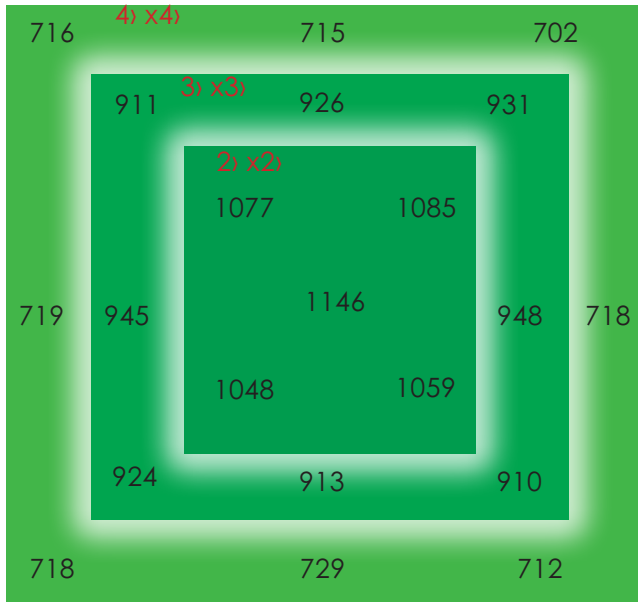

660W 2.4 $\mu\text{mol}/\text{J}$ 12" Height