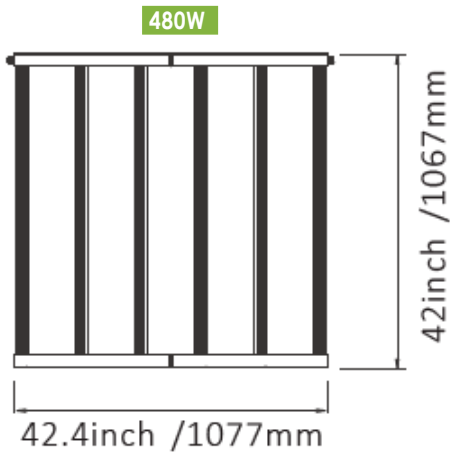

### Dimensions

21.1" x 21.1" x 2" 7.1 lbs  
28.7" x 28.7" x 2" 16.5 lbs

320W 2.4  $\mu\text{mol}/\text{J}$  12" Height

320W 2.4  $\mu\text{mol}/\text{J}$  24" Height

**180 DEGREE FOLDABLE**