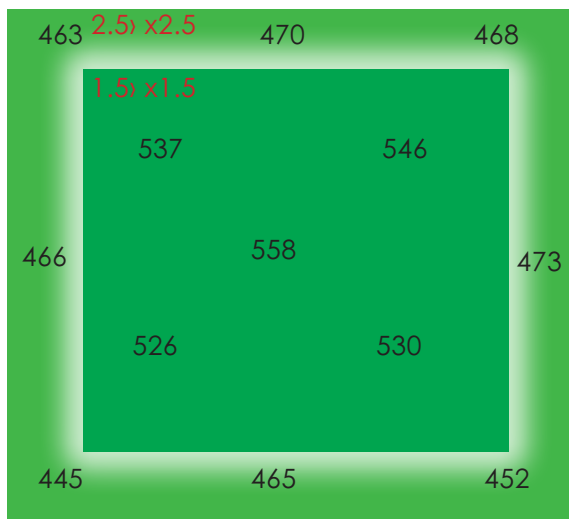

320W 2.4 $\mu\text{mol}/\text{J}$ 12" Height