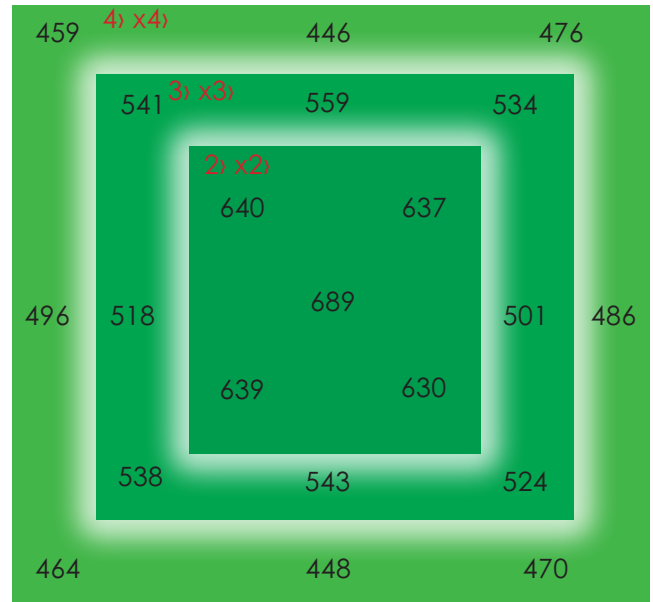

660W 2.4 $\mu\text{mol}/\text{J}$ 24" Height