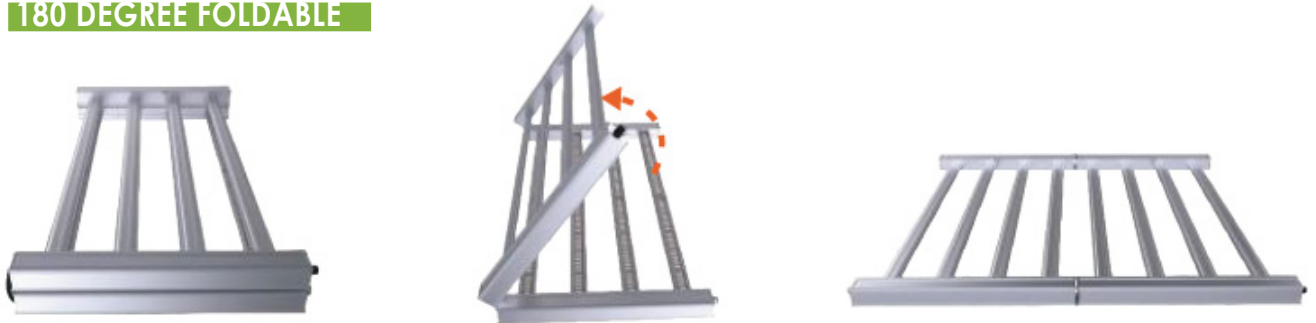

320W 2.4  $\mu\text{mol}/\text{J}$  12" Height

320W 2.4  $\mu\text{mol}/\text{J}$  24" Height

**180 DEGREE FOLDABLE**