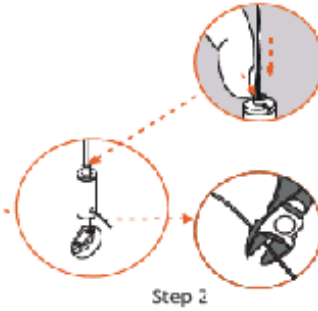

## GRWSY/GRWSYF INSTALL

Installation made easy!

1. Hang the steel cable on the beam

2. Use the latch to adjust the mounting height of the light

3. Fix the steel cable in the triangle ring on the side of light