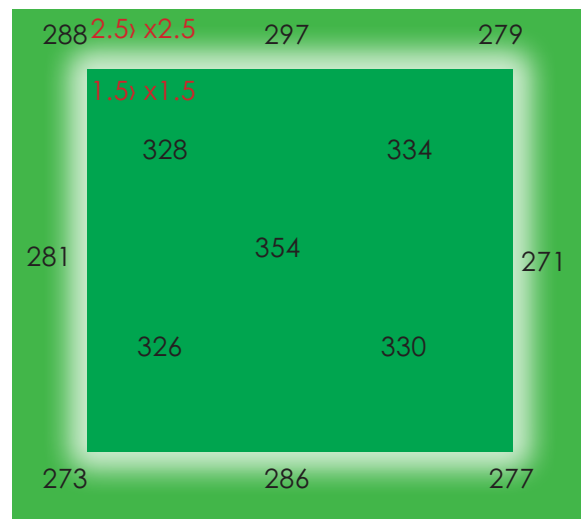

320W 2.4 $\mu\text{mol}/\text{J}$ 24" Height