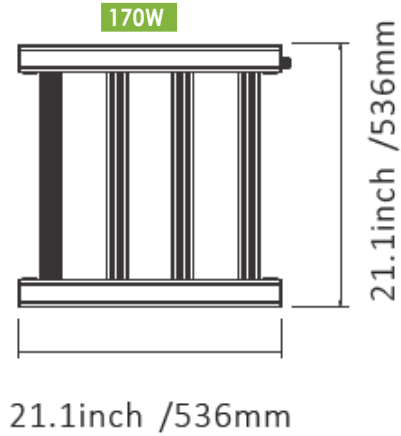

### Dimensions

21.1" x 21.1" x 2" 7.1 lbs  
28.7" x 28.7" x 2" 16.5 lbs

320W 2.4  $\mu\text{mol}/\text{J}$  12" Height

320W 2.4  $\mu\text{mol}/\text{J}$  24" Height

**180 DEGREE FOLDABLE**