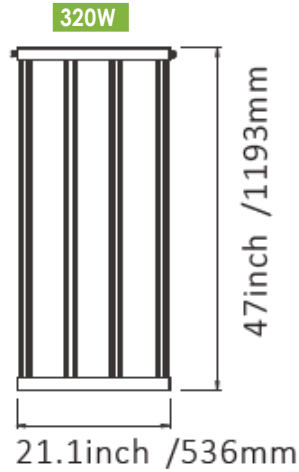

### Dimensions

21.1" x 21.1" x 2" 7.1 lbs  
28.7" x 28.7" x 2" 16.5 lbs

### Features

Fanless Design, Lights can be connected in series, **2 versions available**

Series	Power	Spectrum	μmol/J					PPF (μmol/s)	Dimension	Weight	
			2.1	2.2	2.3	2.4	2.6				2.7
USALED-GRWSYF	170W	FSS						✓	459	21.1" x 21.1" x 2"	7.1 lbs
		FSM		✓		✓			374/408		
		FSG				✓	✓		408/422		
		FSMUV	✓		✓				357/391		
	320W	FSS						✓	864	28.7" x 28.7" x 2"	16.5 lbs
		FSM		✓		✓			704/768		
		FSG				✓	✓		768/832		
		FSMUV	✓		✓				672/736		

#### Advance Wire Kit

GRWSY/GRWSYF PPFD

170W 2.4  $\mu\text{mol}/\text{J}$  12" Height

170W 2.4  $\mu\text{mol}/\text{J}$  24" Height

660W 2.4  $\mu\text{mol}/\text{J}$  12" Height

660W 2.4  $\mu\text{mol}/\text{J}$  24" Height

320W 2.4  $\mu\text{mol}/\text{J}$  12" Height

320W 2.4  $\mu\text{mol}/\text{J}$  24" Height

**180 DEGREE FOLDABLE**