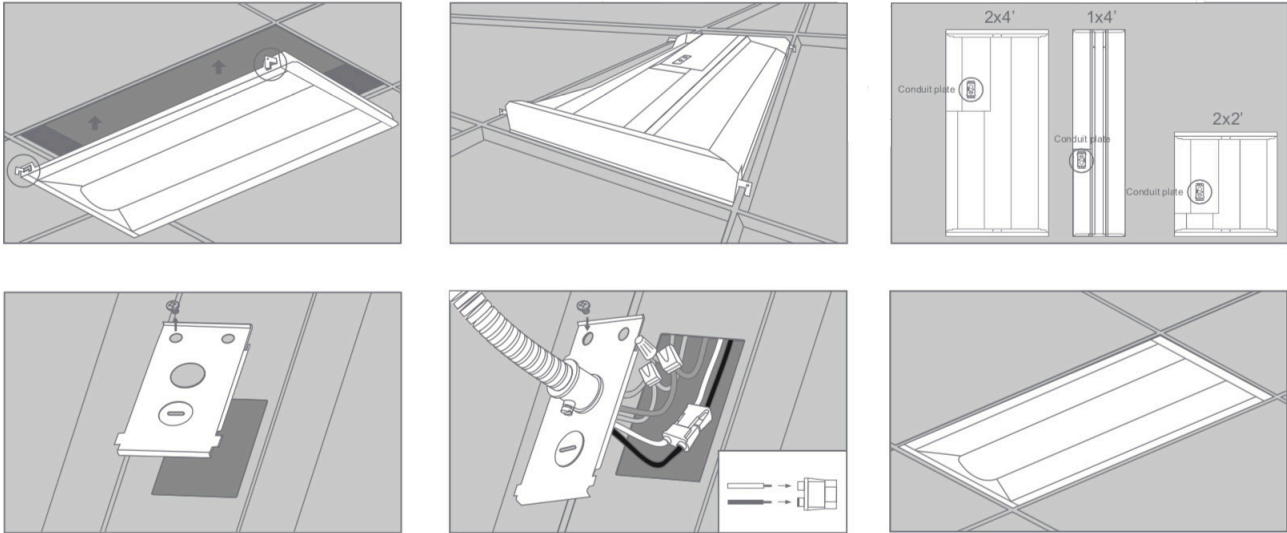

Installation Summary: (Detailed Instructions provided with Product)

1. Turn off Power.
2. Disconnect the existing fixture and remove.
3. Open the driver cover on the backside of the troffer with a screwdriver.
3. Connect the wire leads to the driver, securing as necessary.
4. Close and reattach the driver cover.
5. Secure troffer into place.
6. Test light to ensure the electrical connection is sound.
7. Make sure the remote is synced to the light and is operating correctly.

Model #	Length	Wattage	CCT	Nominal Lumen Output
USALED-TRMA22	2 ft	20W, 25W, 30W, 35W Adjustable	3000K, 3500K, 4000K, 5000K Adjust- able	2,500-4,375 lm 4,375-6,250 lm
USALED-TRMA24	4 ft	35W, 40W, 45W, 50W Adjustable	3000K, 3500K, 4000K, 5000K Adjust- able