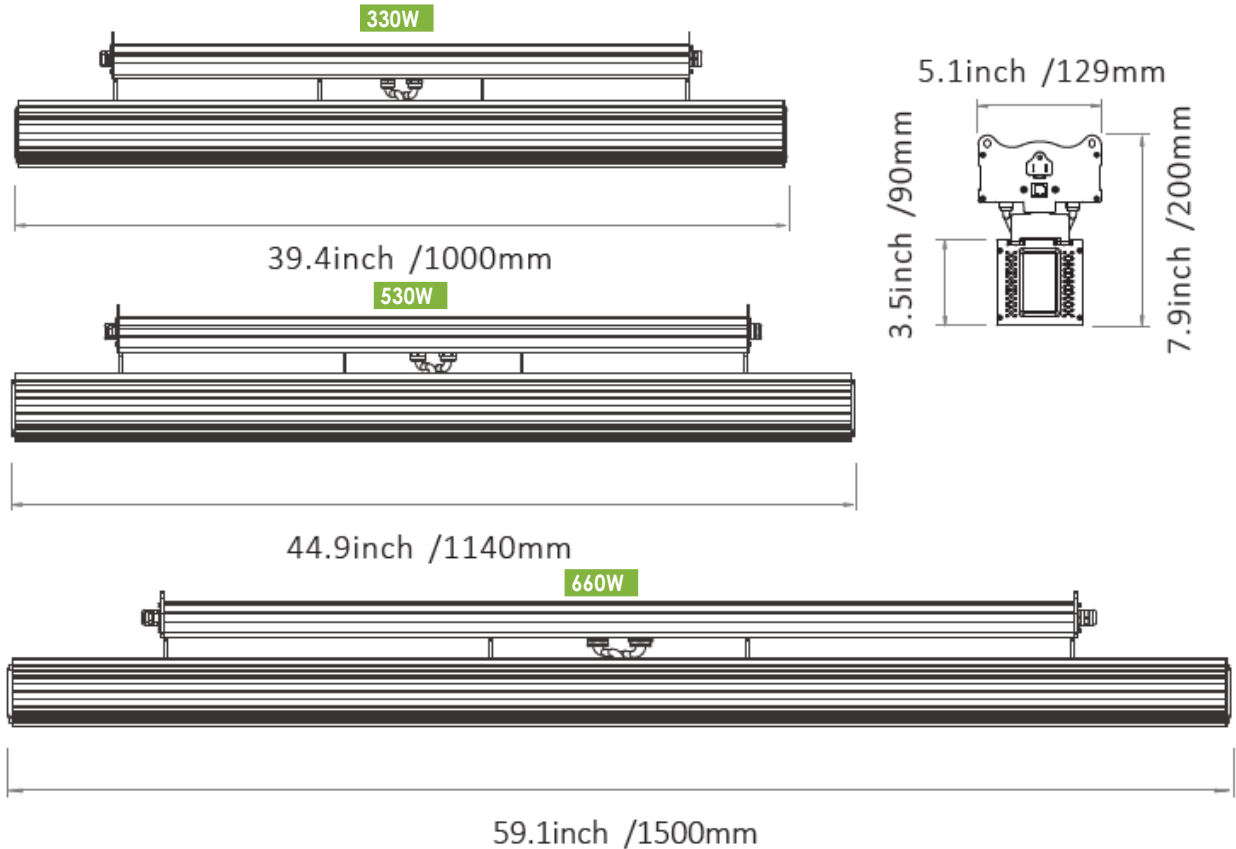

Features
 Fanless Design, Lights can be connected in series, **2 versions available**

Series	Power	Spectrum	μmol/J				PPF (μmol/s)	Dimension	Weight
			2.2	2.4	2.6	2.7			
USALED-GRWSL	330W	FSS				✓	891	39.4" x 5.1" x 7.9"	18.3 lbs
		FSM	✓	✓			726/792		
		FSG		✓	✓		792/858		
	530W	FSS				✓	1431	44.9" x 5.1" x 7.9"	22.5 lbs
		FSM	✓	✓			1166/1272		
		FSG		✓	✓		1272/1378		
	660W	FSS				✓	1782	59.1" x 5.1" x 7.9"	25.6 lbs
		FSM	✓	✓			1452/1584		
		FSG		✓	✓		1584/1716		

101	107	99
108	112	103
103	109	100

330W 2.4 μmol/J 24" Height

2'x4'

136	145	134
156	161	152
147	157	148

530W 2.4 μmol/J 12" Height

2'x4'

103	105	100
118	121	115
110	118	111

530W 2.4 μmol/J 12" Height