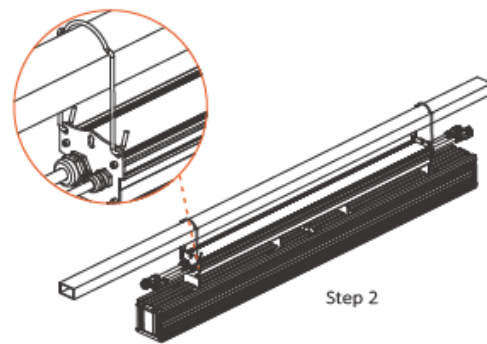

101	107	99
108	112	103
103	109	100

330W 2.4 μmol/J 24" Height

2'x4'

136	145	134
156	161	152
147	157	148

530W 2.4 μmol/J 12" Height

2'x4'

103	105	100
118	121	115
110	118	111

530W 2.4 μmol/J 12" Height

GRWSL INSTALL

Installation made easy!

1. Set the hooks on the beam.

2. Hang the light into hooks.

APPLICATION