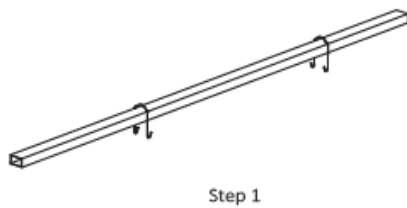

Features
 Fanless Design, Lights can be connected in series, **2 versions available**

Series	Power	Spectrum	μmol/J				PPF (μmol/s)	Dimension	Weight
			2.2	2.4	2.6	2.7			
USALED-GRWSL	330W	FSS				✓	891	39.4" x 5.1" x 7.9"	18.3 lbs
		FSM	✓	✓			726/792		
		FSG		✓	✓		792/858		
	530W	FSS				✓	1431	44.9" x 5.1" x 7.9"	22.5 lbs
		FSM	✓	✓			1166/1272		
		FSG		✓	✓		1272/1378		
	660W	FSS				✓	1782	59.1" x 5.1" x 7.9"	25.6 lbs
		FSM	✓	✓			1452/1584		
		FSG		✓	✓		1584/1716		

101	107	99
108	112	103
103	109	100

330W 2.4 μmol/J 24" Height

2'x4'

136	145	134
156	161	152
147	157	148

530W 2.4 μmol/J 12" Height

2'x4'

103	105	100
118	121	115
110	118	111

530W 2.4 μmol/J 12" Height

GRWSL INSTALL

Installation made easy!

1. Set the hooks on the beam.

2. Hang the light into hooks.

APPLICATION