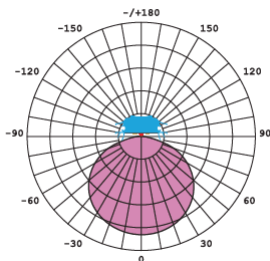

GRWSL SERIES

LED MODULAR FULL SPECTRUM GROW LIGHT

- ✓ UL & CE Certified-DLC Pending
- ✓ IP65 Weather Rating
- ✓ Supports Full, R&B, As Well As Custom Spectrums
- ✓ 5 Year Limited Manufacturers Warranty
- ✓ 50,000 Hour Rated Lifetime
- ✓ Fanless Design

Nominal SPECIFICATIONS
LifeLux™ STD Rating

Power
330W, 530W, 660W

Voltage
100-277V, 200-480V

Color Spectrum
FSS, FSM, FSG

Dimmable
0-10V, Dali Dimming, RJ14 Dim Socket

Design Life
50,000 hrs

Frequency
50/60Hz

Power Factor
>0.90

Warranty
5 Year Manufacturers Limited Warranty

Ingress Protection Rating
IP 65

Dimensions
39.4" x 5.1" x 7.9" 18.3 lbs
44.9" x 5.1" x 7.9" 22.5 lbs
59.1" x 5.1" x 7.9" 25.6 lbs

Certifications
DLC Pending, UL 8800, ETL, CE

Features
Fanless Design, Lights can be connected in series, **2 versions available**

Series	Power	Spectrum	μmol/J				PPF (μmol/s)	Dimension	Weight
			2.2	2.4	2.6	2.7			
USALED-GRWSL	330W	FSS				✓	891	39.4" x 5.1" x 7.9"	18.3 lbs
		FSM	✓	✓			726/792		
		FSG		✓	✓		792/858		
	530W	FSS				✓	1431	44.9" x 5.1" x 7.9"	22.5 lbs
		FSM	✓	✓			1166/1272		
		FSG		✓	✓		1272/1378		
	660W	FSS				✓	1782	59.1" x 5.1" x 7.9"	25.6 lbs
		FSM	✓	✓			1452/1584		
		FSG		✓	✓		1584/1716		

GRWSL IES

GRWSL KITS

Starter Wire Kit

Advance Wire Kit