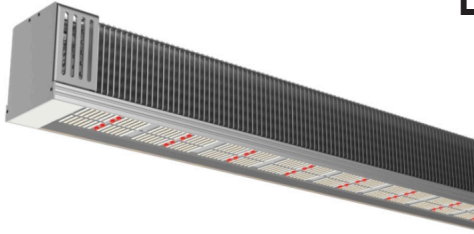

GRWSL SERIES

LED MODULAR FULL SPECTRUM GROW LIGHT

- ✓ UL & CE Certified-DLC Pending
- ✓ IP65 Weather Rating
- ✓ Supports Full, R&B, As Well As Custom Spectrums
- ✓ 5 Year Limited Manufacturers Warranty
- ✓ 50,000 Hour Rated Lifetime
- ✓ Fanless Design

Nominal SPECIFICATIONS
LifeLux™ STD Rating

Power
 330W, 530W, 660W

Voltage
 100-277V, 200-480V

Color Spectrum
 FSS, FSM, FSG

Dimmable
 0-10V, Dali Dimming, RJ14 Dim Socket

Design Life
 50,000 hrs

Frequency
 50/60Hz

Features
 Fanless Design, Lights can be connected in series, **2 versions available**

Series	Power	Spectrum	μmol/J				PPF (μmol/s)	Dimension	Weight
			2.2	2.4	2.6	2.7			
USALED-GRWSL	330W	FSS				✓	891	39.4" x 5.1" x 7.9"	18.3 lbs
		FSM	✓	✓			726/792		
		FSG		✓	✓		792/858		
	530W	FSS				✓	1431	44.9" x 5.1" x 7.9"	22.5 lbs
		FSM	✓	✓			1166/1272		
		FSG		✓	✓		1272/1378		
	660W	FSS				✓	1782	59.1" x 5.1" x 7.9"	25.6 lbs
		FSM	✓	✓			1452/1584		
		FSG		✓	✓		1584/1716		